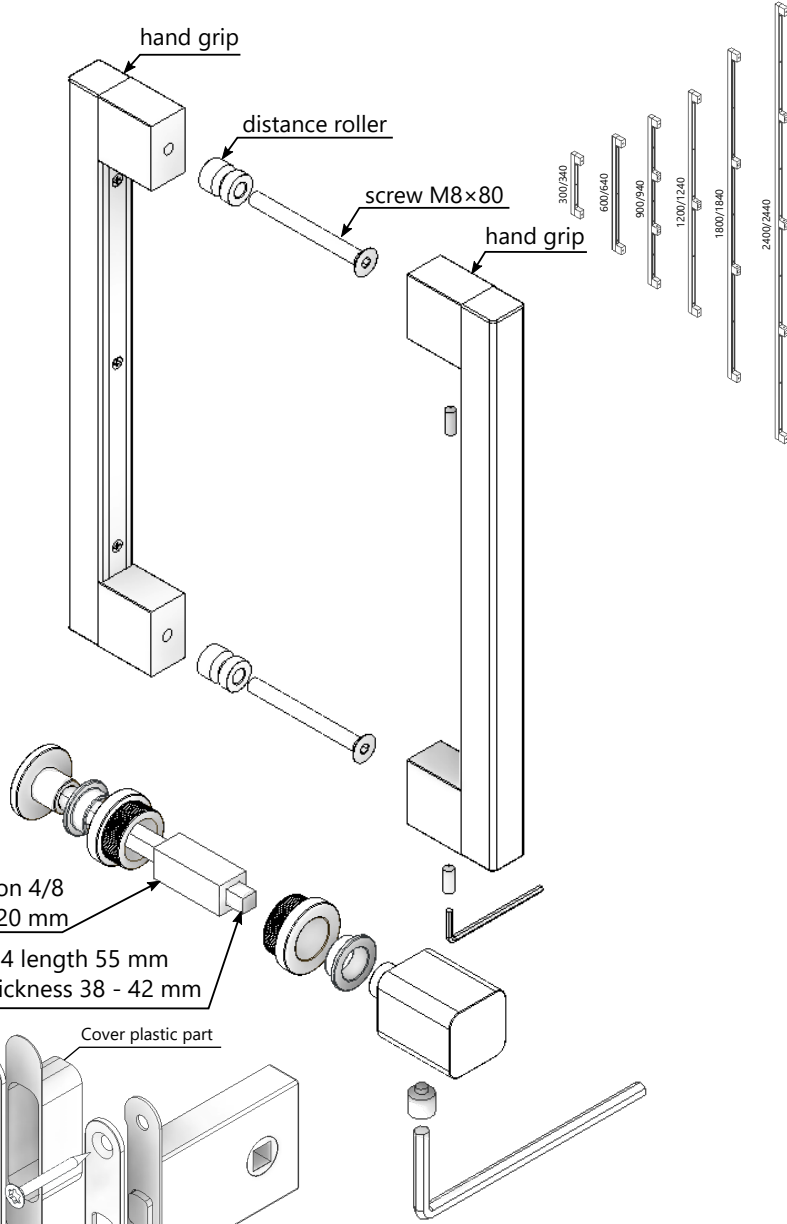

MOUNTING HAND GRIP MIMOLIMIT WC

pitch / length handrails	number of holes	hole spacing
300/340	2	300
600/640	2	600
900/940	4	300
1200/1240	3	600
1800/1840	4	600
2400/2440	5	600

* according to the door manufacturer's custom
 ** fitting / positioning of the Magnetic block in the door must be solved following the seating of the Magnetic in the doorframe
 *** placing of the magnetic block face according to the door manufacturer's custom

component	quantity
hand grip Mimolimit	2 pcs
distance roller	2 pcs
screw M8x80 mm	2 pcs
set screw M6x8 mm	2 pcs
allen key 3 mm	1 pc