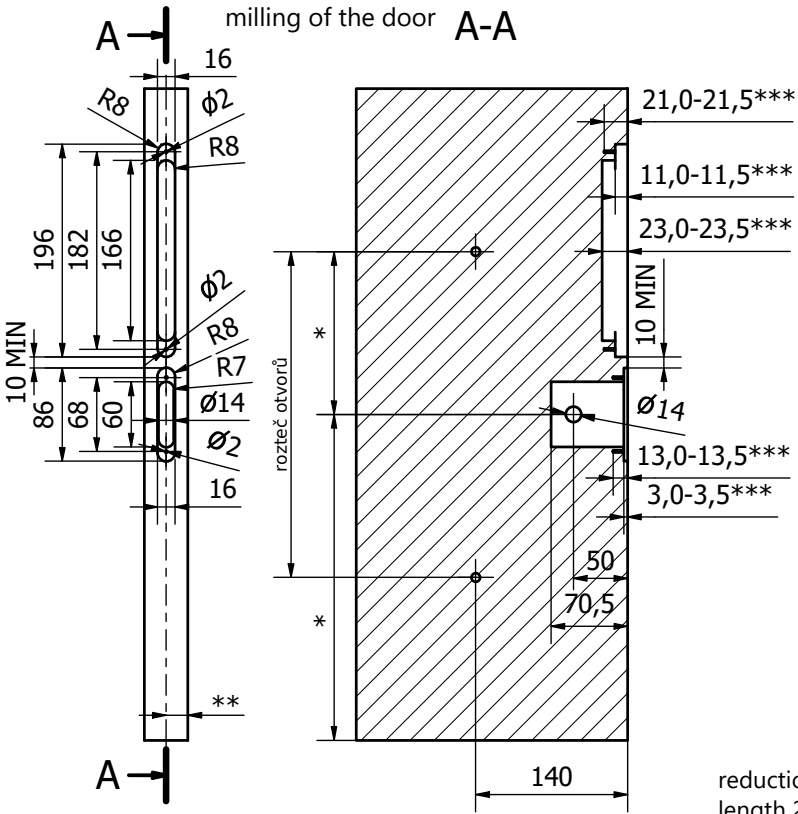

MOUNTING HAND GRIP MIMOLIMIT WC

pitch / length handrails	number of holes	hole spacing
300/340	2	300
600/640	2	600
900/940	4	300
1200/1240	3	600
1800/1840	4	600
2400/2440	5	600

* according to the door manufacturer's custom
 ** fitting / positioning of the Magnetic block in the door must be solved following the seating of the Magnetic in the doorframe
 *** placing of the magnetic block face according to the door manufacturer's custom

component	quantity
hand grip Mimolimit	2 pcs
distance roller	2 pcs
screw M8x80 mm	2 pcs
set screw M6x8 mm	2 pcs
allen key 3 mm	1 pc