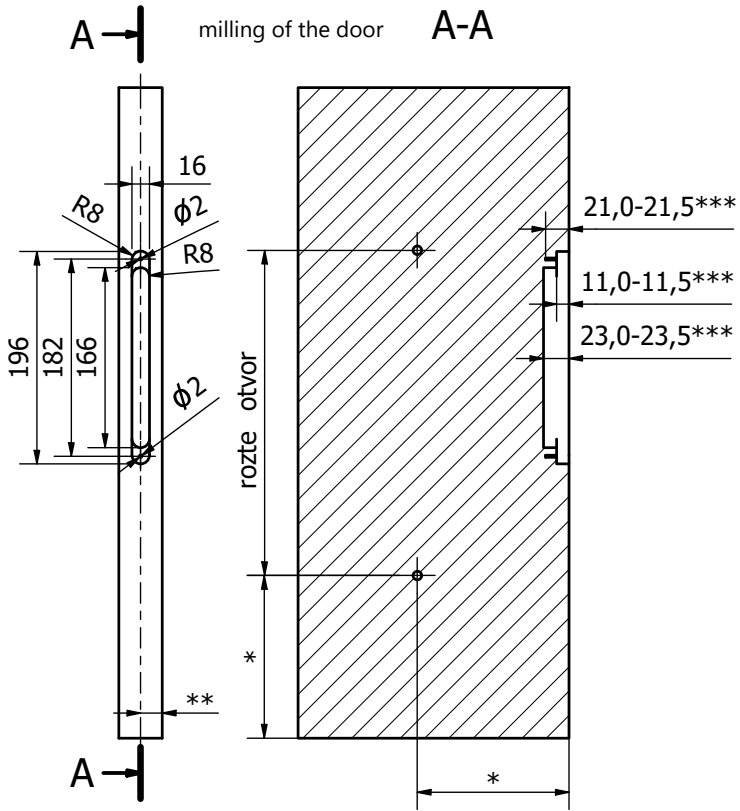

MOUNTING HAND GRIP MIMOLIMIT

pitch / length handrails	number of holes	hole spacing
300/340	2	300
600/640	2	600
900/940	4	300
1200/1240	3	600
1800/1840	4	600
2400/2440	5	600

* according to the door manufacturer's custom
 ** fitting / positioning of the Magnetic block in the door must be solved following the seating of the Magnetic in the doorframe
 *** placing of the magnetic block face according to the door manufacturer's custom

components	quantity
hand grip Mimolimit	2 pcs
distance roller	2 pcs
screw M8x80 mm	2 pcs
set screw M6x8 mm	2 pcs
allen key 3 mm	1 pc