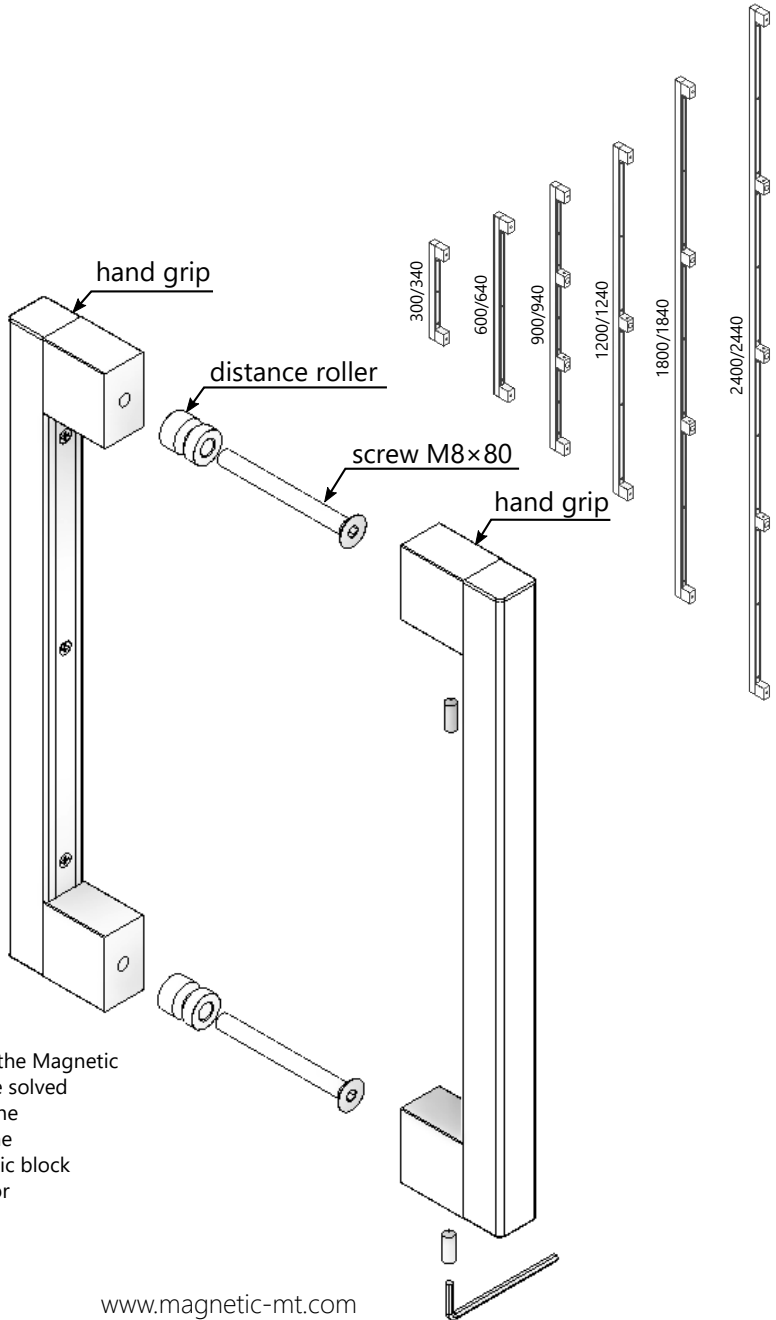

MOUNTING HAND GRIP MIMOLIMIT

pitch / length handrails	number of holes	hole spacing
300/340	2	300
600/640	2	600
900/940	4	300
1200/1240	3	600
1800/1840	4	600
2400/2440	5	600

* according to the door manufacturer's custom
 ** fitting / positioning of the Magnetic block in the door must be solved following the seating of the Magnetic in the doorframe
 *** placing of the magnetic block face according to the door manufacturer's custom

components	quantity
hand grip Mimolimit	2 pcs
distance roller	2 pcs
screw M8x80 mm	2 pcs
set screw M6x8 mm	2 pcs
allen key 3 mm	1 pc